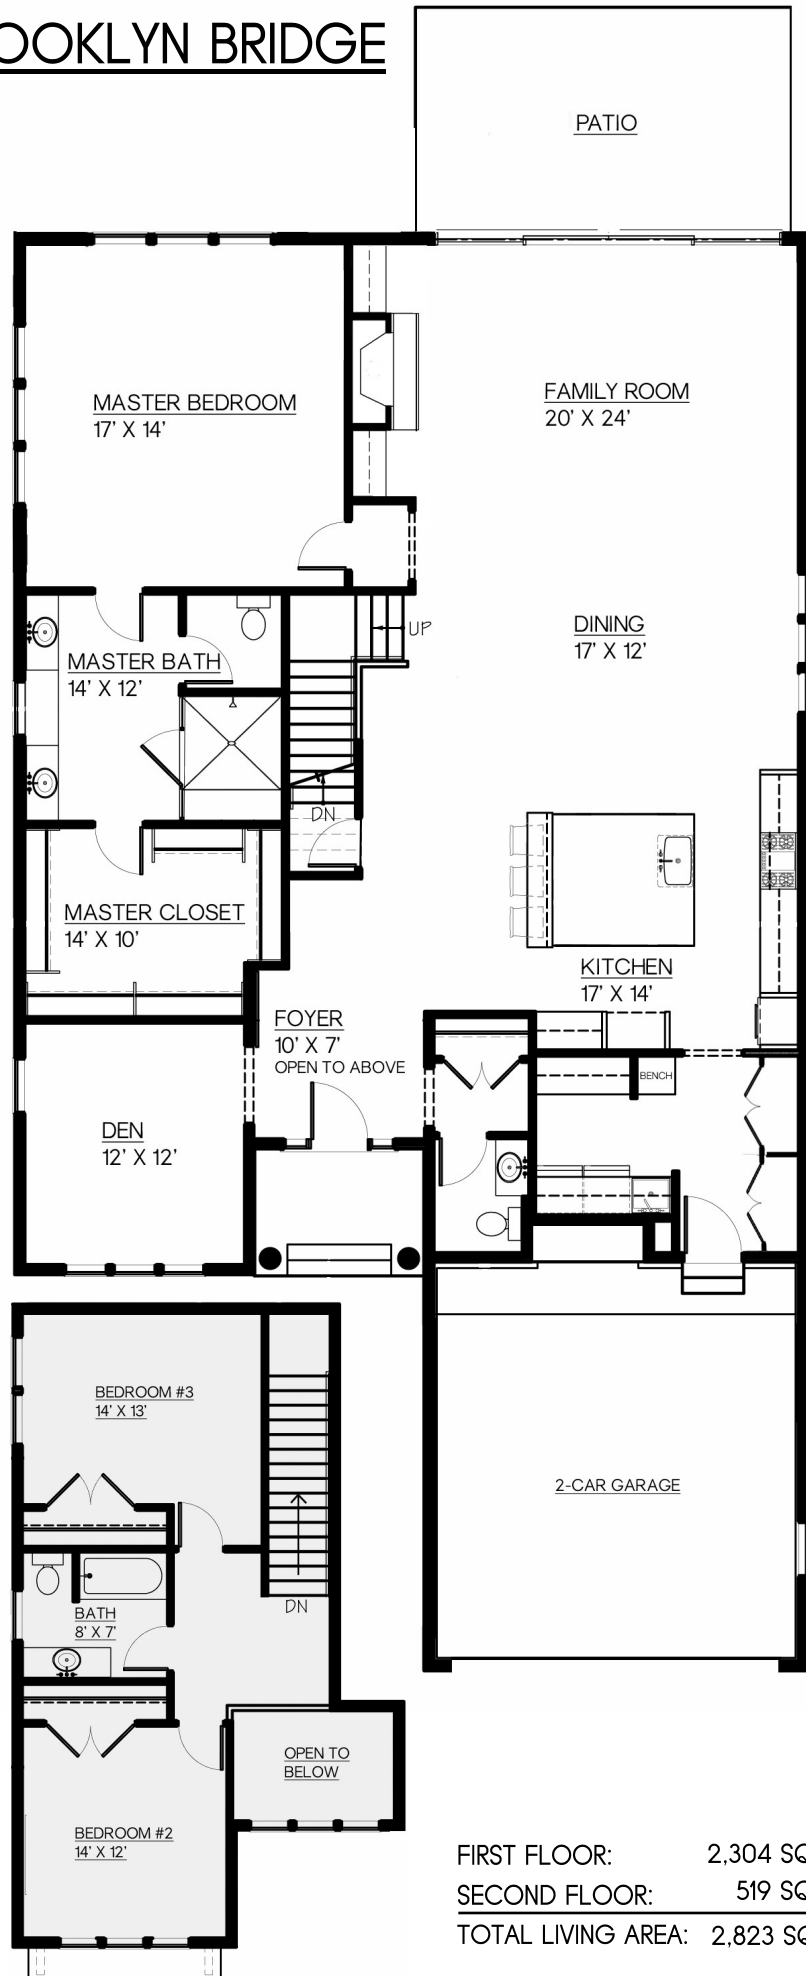

FIRST FLOOR: 2,304 SQ FT  
 SECOND FLOOR: 519 SQ FT  
 TOTAL LIVING AREA: 2,823 SQ FT