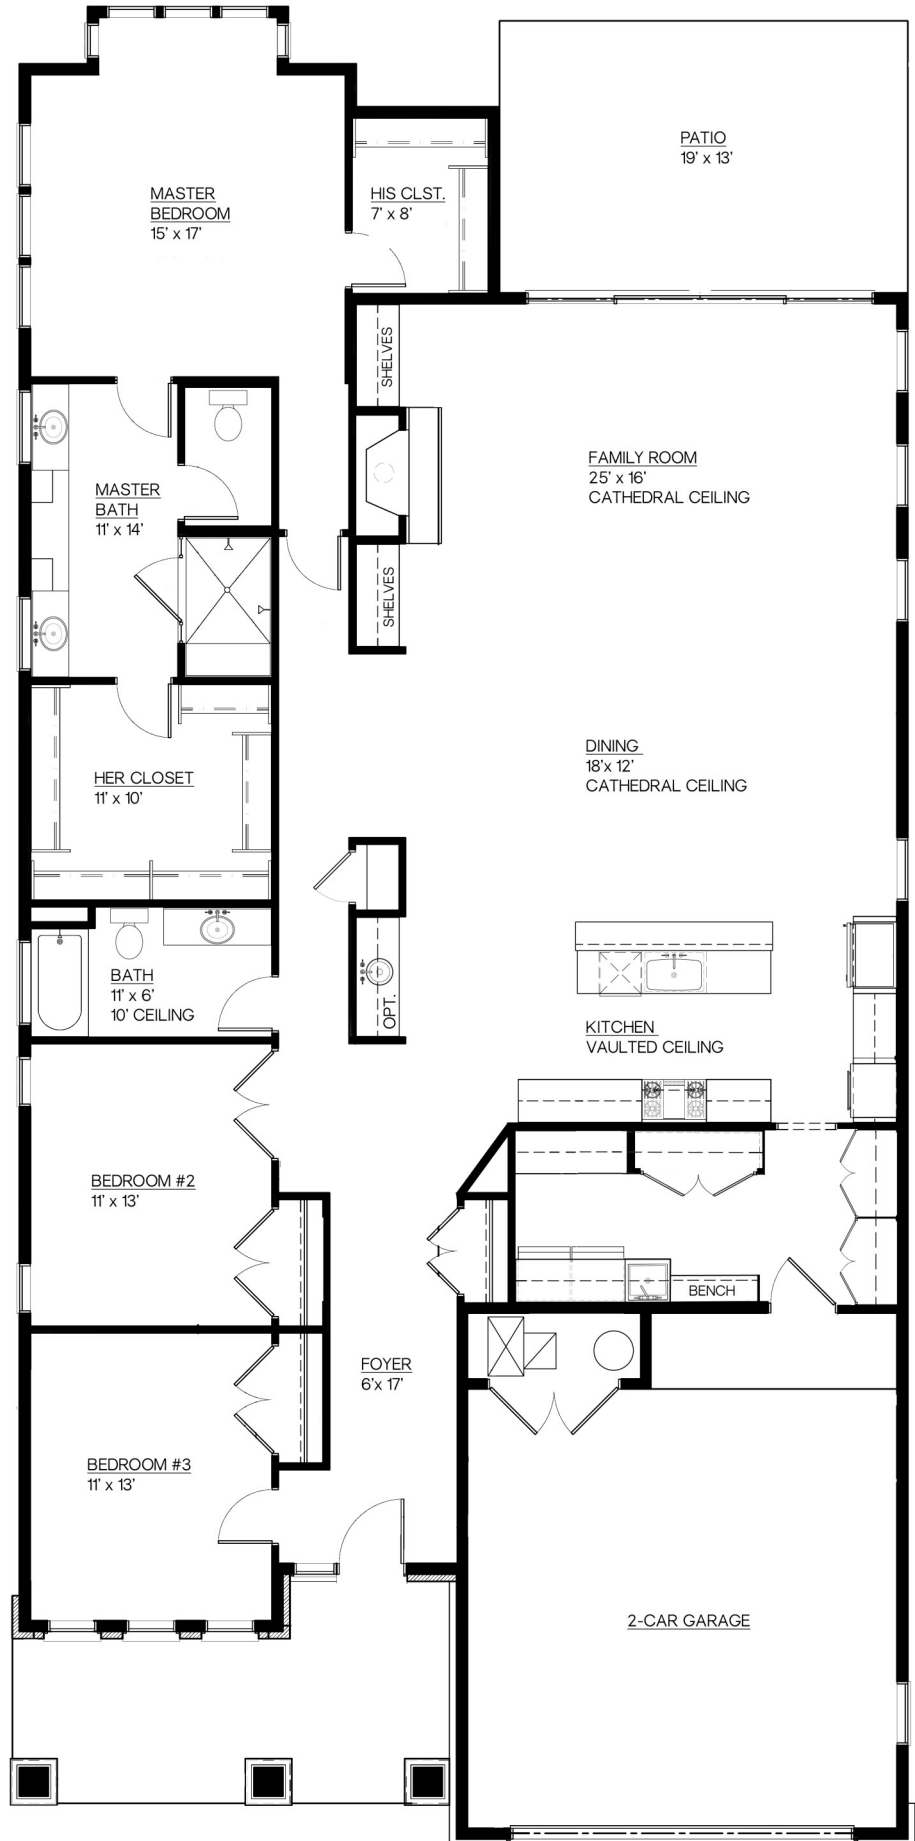

BRIDGEPORT

Kingdom Home Builders

QUALITY IS OUR STRENGTH • DESIGN IS OUR FOUNDATION
www.KingdomHomeBuilders.com

Schedule your private tour: 440-519-3508

GOLDEN GATE BRIDGE

TOTAL LIVING AREA: 2,507 SQ FT

Effective January 2020